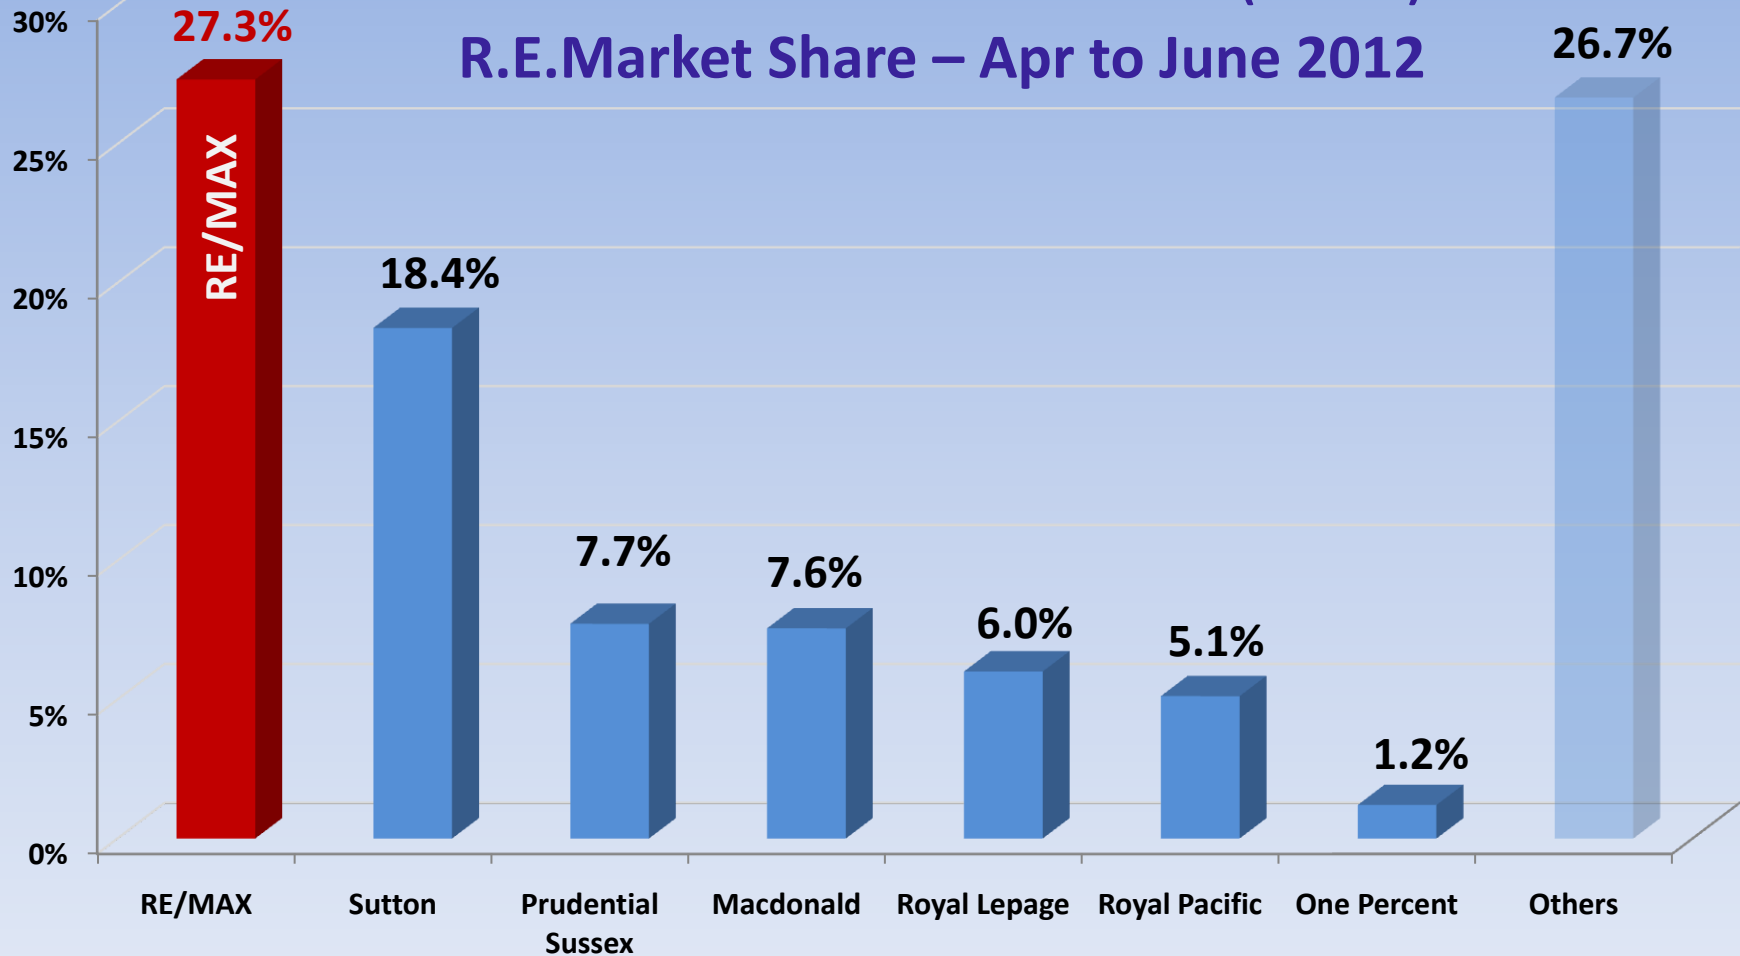

Fraser Valley + Chilliwack Board (FVREB + CADREB)

R.E. Market Share – Apr to June 2012

The market share reports counts both the listings and the sale volume separately. The stats are from the real estate boards as per processed dates.

Vancouver Board (REBGV) R.E. Market Share – Apr to June 2012

The market share reports counts both the listings and the sale volume separately. The stats are from the real estate boards as per processed dates.