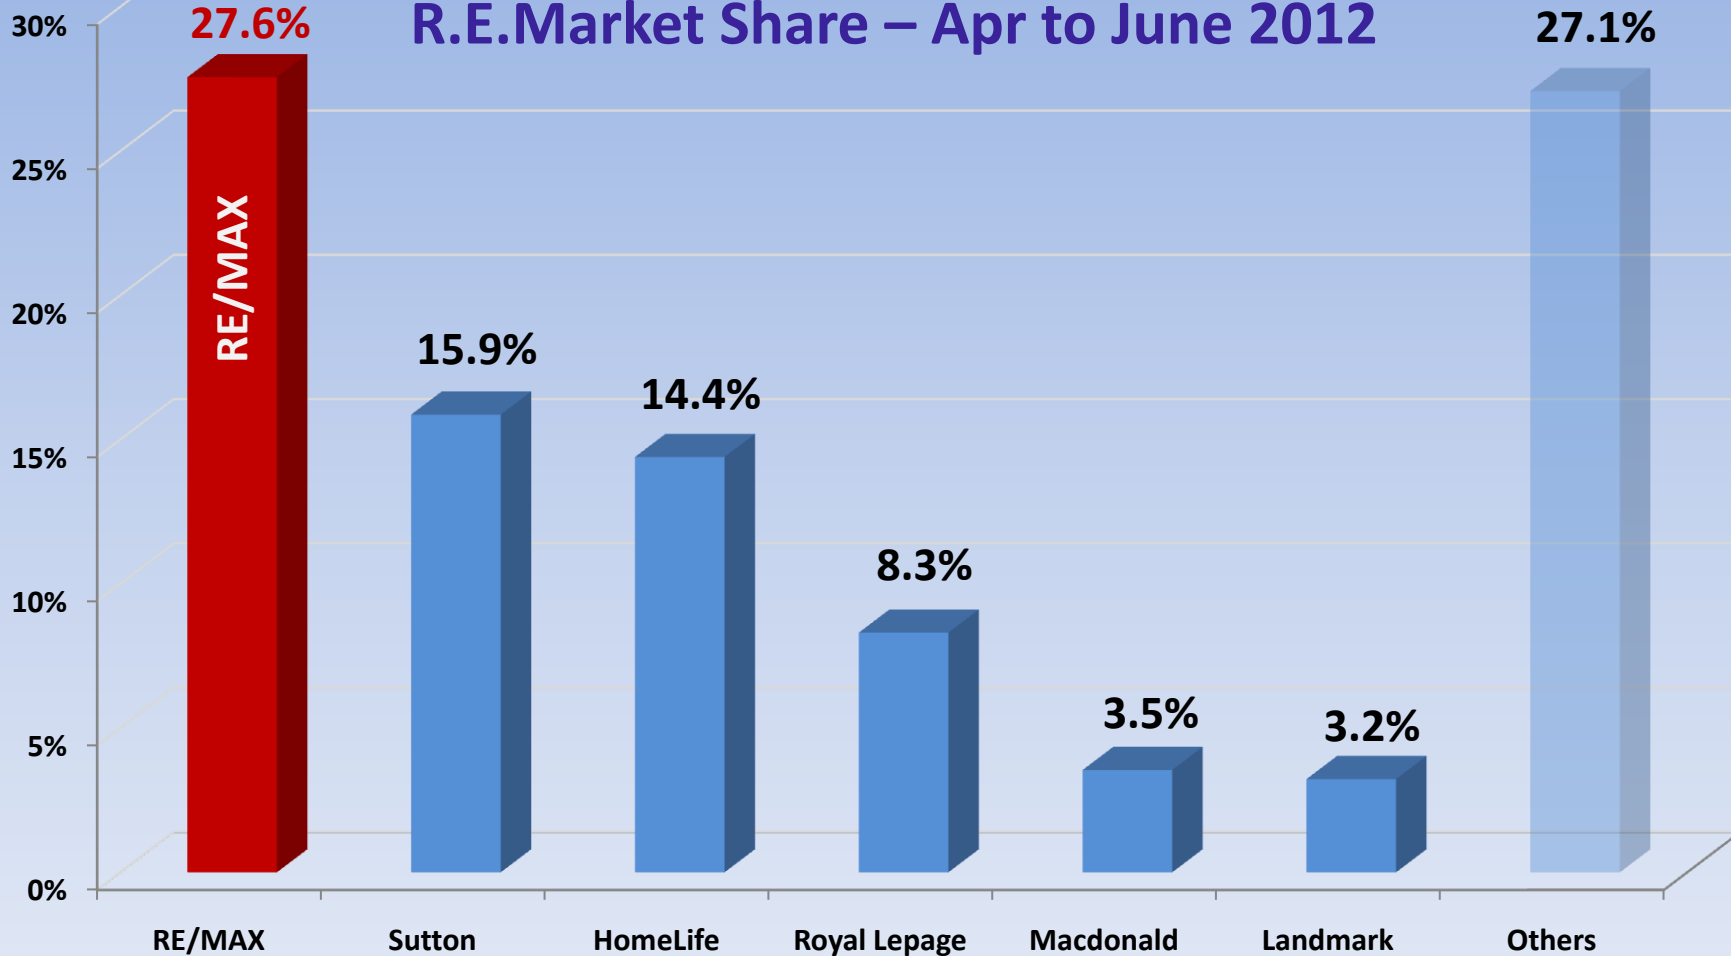

Fraser Valley + Chilliwack Board (FVREB + CADREB)

R.E. Market Share – Apr to June 2012

The market share reports counts both the listings and the sale volume separately. The stats are from the real estate boards as per processed dates.

Vancouver Board (REBGV) R.E. Market Share – Apr to June 2012

The market share reports counts both the listings and the sale volume separately. The stats are from the real estate boards as per processed dates.